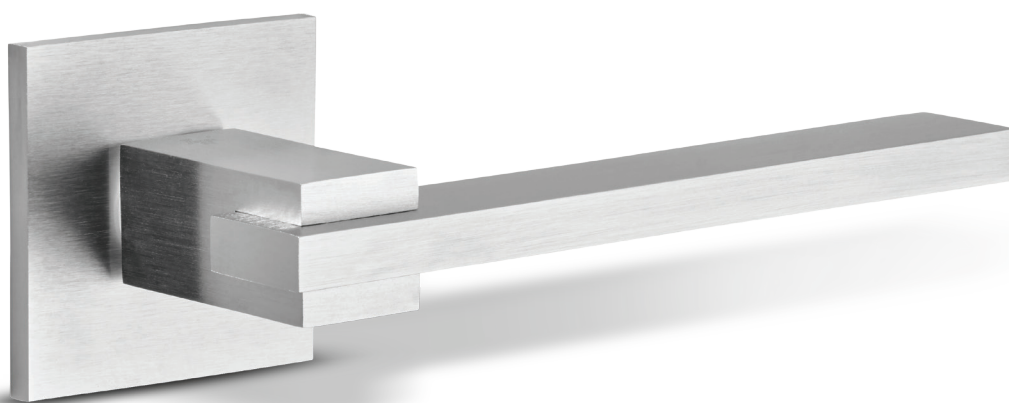

denise

made in italy

11/40
OCS

Ottone / Brass

-  **OCS**
Power cromo satinato
Power satin chrome
-  **OC**
Power cromo lucido
Power polished chrome
-  **ONO**
Nero
Black