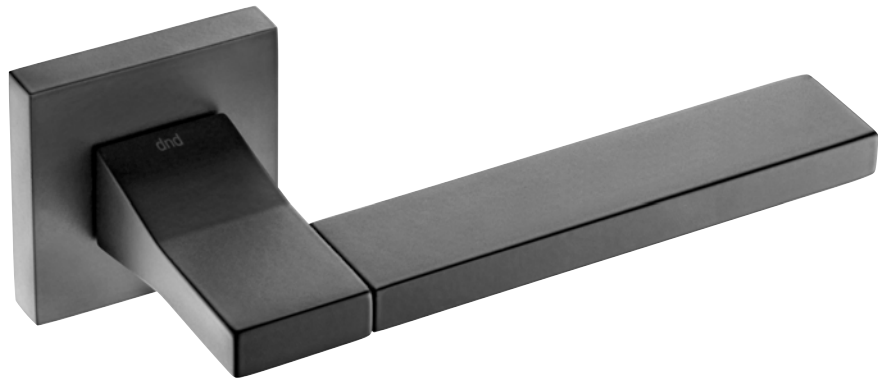

# change B 02

design:  
**Sandro Santantonio**

made in italy

**CB18**  
ONO

dnd 22-23

Ottone stampato a caldo  
*Hot stamped brass*

**PCS new**  
Power cromo satinato  
*Power satin chrome*

**CCS**  
Cromo - Power cromo satinato  
*Chrome - Power satin chrome*

**OBN**  
Bianco  
*White*

**ONO**  
Nero  
*Black*

**V702**  
Marrone scuro  
*Dark brown*