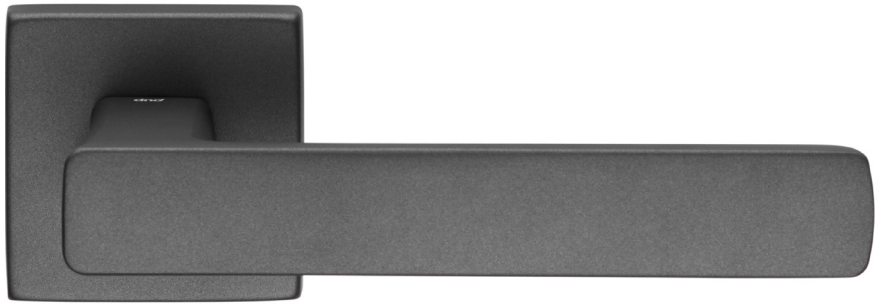

# fold 02

design:  
**Mario Padiglione**

made in italy

FO14  
ZAN

Zama  
Zamak

**ZC**  
Cromo lucido  
*Polished chrome*

**ZCS**  
Cromo satinato  
*Satin chrome*

**ZNE**  
Nero  
*Black*