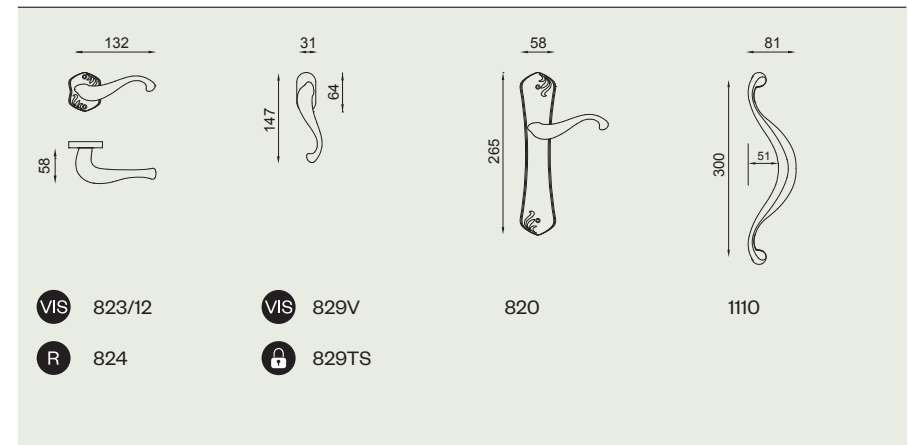

dnd22-23

335