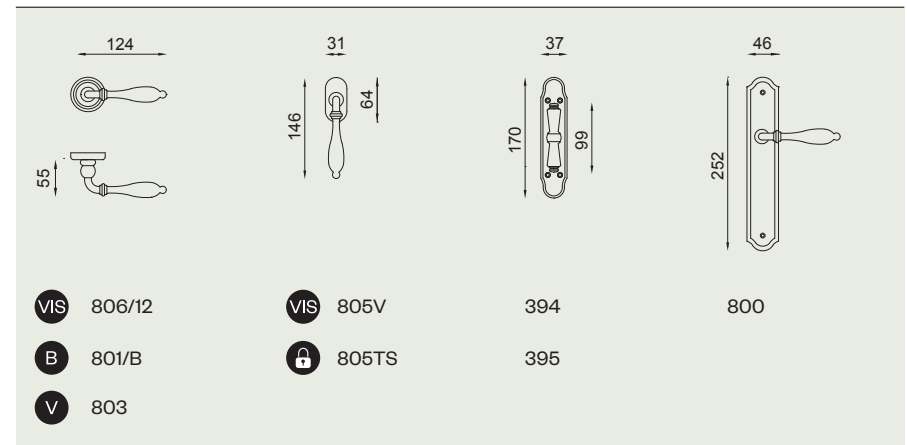

BSS
Bronzo scuro sfumato
Shaded dark bronze

OCS
Cromo satinato
Satin chrome

ONV
Nickel lucido
Polished nickel

FAN
Ferro anticato
Antique iron

dnd22-23

325