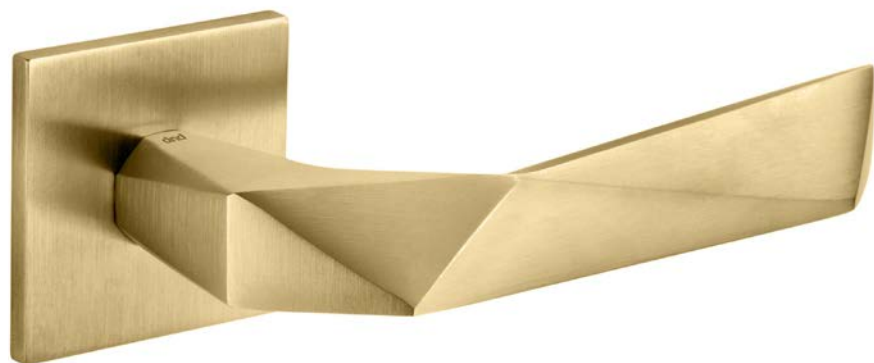

luxury 02

design:
Mauro Ronchi

made in italy

LU41
PVD-SG | forte®

Ottone stampato a caldo
Hot stamped brass

OGH
Bronzo satinato opaco
Matt satin bronze

OC
Power cromo lucido
Power polished chrome

PCS
Power cromo satinato
Power satin chrome

ONO
Nero
Black

PGS | forte®
Grafite satinato
Satin graphite

PVD-BG | forte®
Oro antico lucido
Antique bright gold

PVD-SG | forte®
Oro antico satinato
Antique satin gold

PVD-SCB | forte®
Rame satinato
Satin copper