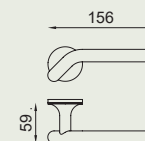

pod

design:
Holscher Design

made in italy

PD40
PCS

066-

dnd22-23

Ottone stampato a caldo
Hot stamped brass

new 2022

OLV
Lucido
Polished

OC
Power cromo lucido
Power polished chrome

PCS
Power cromo satinato
Power satin chrome

ONO
Nero
Black

PVD-BG | forte®
Oro antico lucido
Antique bright gold

PVD-SG | forte®
Oro antico satinato
Antique satin gold

PGS | forte®
Grafite satinato
Satin graphite

archiproducts
DESIGN AWARDS
2022

WINNER

FINE PD40

PD27

RDN77+A

067