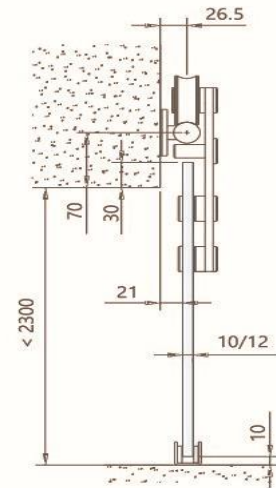

**TR01-G1**

**SPECIFICATIONS**

- . For 10-12mm glass door
- . Max door weight 80kg
- . Track bar size: Ø25mm
- . Material: stainless steel
- . Finish: SSS/black

**WB400/TR01-G1**

**COMPONENTS**

2pcs

TR01-G1  
track roller

2pcs

Wb107  
track end plug

4pcs

WB402  
track bracket

2pcs

WB800-02  
roller stoper

1pc

SDS-C01-06  
door guide

2pcs

WB800-01-004  
soft closer(optional)