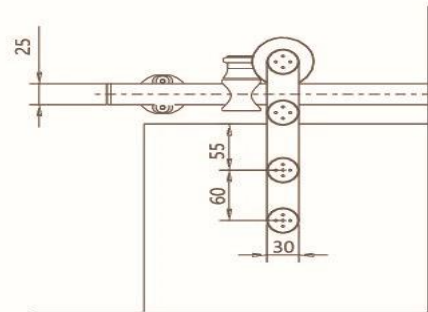

**TR01-G1**

**SPECIFICATIONS**

- . For 10-12mm glass door
- . Max door weight 80kg
- . Track bar size: Ø25mm
- . Material: stainless steel
- . Finish: SSS/black

**WB400/TR01-G1**

**COMPONENTS**

2pcs

TR01-G1  
track roller

2pcs

Wb107  
track end plug

4pcs

WB402  
track bracket

2pcs

WB800-02  
roller stoper

1pc

SDS-C01-06  
door guide

2pcs

WB800-01-004  
soft closer(optional)