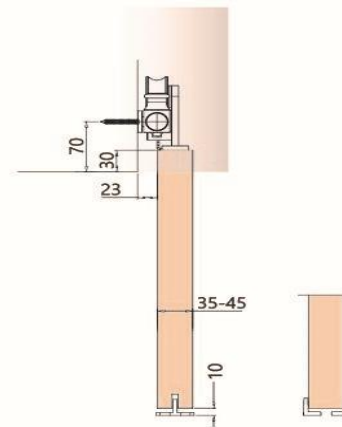

TR05-W1

WB400/TR05-W1

SPECIFICATIONS

- . For 35-45mm wooden door
- . Max door weight 80kg
- . Track bar size: Ø25mm
- . Material: stainless steel
- . Finish: SSS/black

COMPONENTS

2pcs

TR05-W1
track roller

2pcs

Wb107
track end plug

4pcs

WB402
track bracket

2pcs

WB800-02
roller stopper

1pc

SDS-U01A-06
door guide

2pcs

WB800-01-004
soft closer(optional)