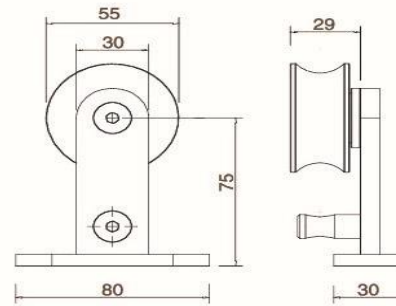

TR05-W1

WB400/TR05-W1

SPECIFICATIONS

- . For 35-45mm wooden door
- . Max door weight 80kg
- . Track bar size: Ø25mm
- . Material: stainless steel
- . Finish: SSS/black

COMPONENTS

2pcs

TR05-W1
track roller

2pcs

Wb107
track end plug

4pcs

WB402
track bracket

2pcs

WB800-02
roller stopper

1pc

SDS-U01A-06
door guide

2pcs

WB800-01-004
soft closer(optional)