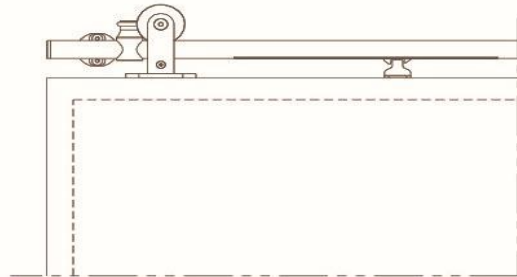

TR05-W1

WB400/TR05-W1

SPECIFICATIONS

- . For 35-45mm wooden door
- . Max door weight 80kg
- . Track bar size: Ø25mm
- . Material: stainless steel
- . Finish: SSS/black

COMPONENTS

2pcs

TR05-W1
track roller

2pcs