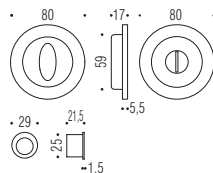

Sliding Doors Kit composed of two groove handles with thumb turn and flush handle (without lock).

LC 211

OL - CR - CM

LC 211 BZG

senza serratura  
no lock

OL - CR - CM

**Spessore porta da 40 a 52mm**  
Door thickness from 40 to 52mm