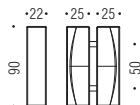

CM
Cromat
Matt chrome

LC 26

HPS/1 - CR - CM