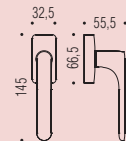

ONE

CC19 BZG Ø50

CC29 BZG 52X52

CC22 DK/SM

ONEQ