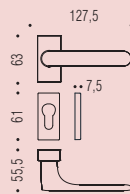

CC21 RSMY

CC29 BZG 52X52