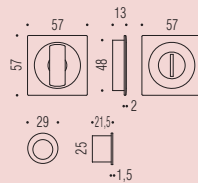

ONE

CC19 BZG Ø50

CC29 BZG 52X52

CC311 BZG

ONEQ