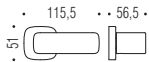

SPIDER

MR 15 Design:
Matteo Ragni

CR
Cromo
Chrome

CM
Cromat
Matt chrome

MR 15

CR - CM