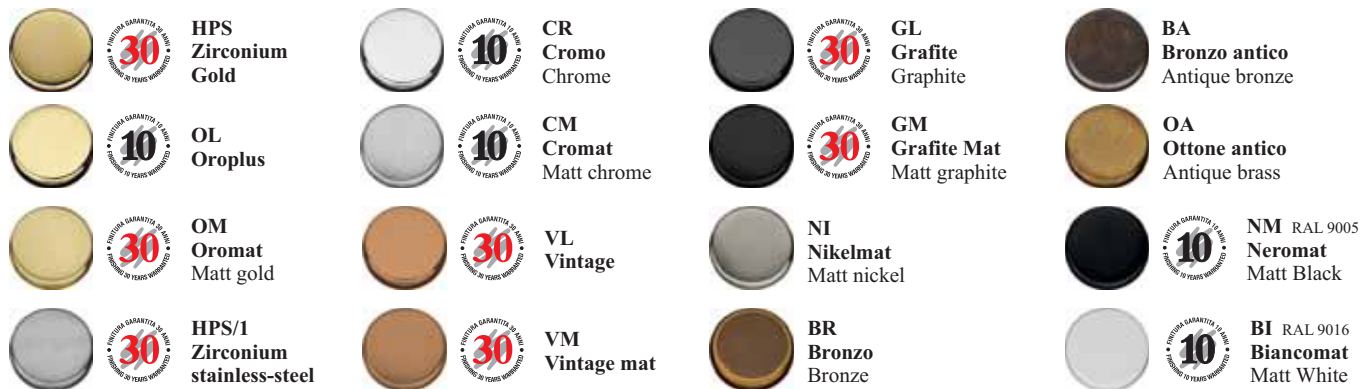

# NOTTOLINI

TOILET  
ROSES

Material: Ottone/Cromall®  
Material: Brass/Cromall®

FINITURA GARANTITA 30 ANNI  
30  
FINISHING 30 YEARS WARRANTY

FINITURA GARANTITA 10 ANNI  
10  
FINISHING 10 YEARS WARRANTY