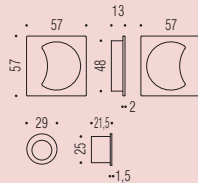

ONE

CC19 BZG Ø50

CC29 BZG 52X52

CC311

ONEQ