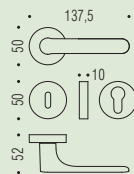

ONE

CC11 R-RY Ø50