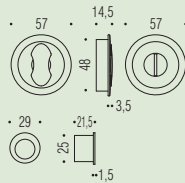

ONE

CC19 BZG Ø50

CC211 BZG

CC29 BZG 52X52

ONEQ