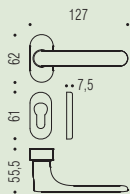

CC11 RSMY

CC19 BZG Ø50