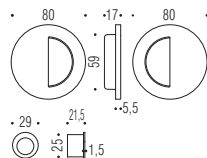

Sliding Doors Kit composed of two groove handles with thumb turn and flush handle (without lock).

LC 211

OL - CR - CM

LC 211 BZG

senza serratura  
no lock

OL - CR - CM

**Spessore porta da 40 a 52mm**  
Door thickness from 40 to 52mm