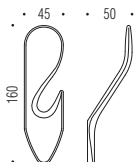

KHALA

MH 17 Design:
Makio Hasuike

CR
Cromo
Chrome

MH 17

CR