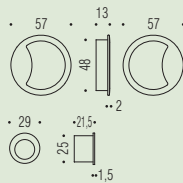

ONE

CC19 BZG Ø50

CC211

CC29 BZG 52X52

ONEQ