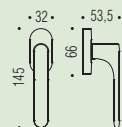

ONE

CC19 BZG Ø50

CC12 DK/SM

CC29 BZG 52X52

ONEQ