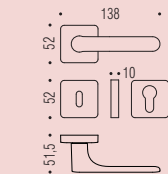

CC21 R-RY 52X52