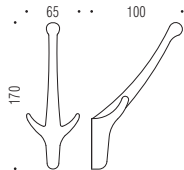

# HOOK 1-2

AM 17

AM 27 Design:  
Alberto Meda

CR  
Cromo  
Chrome

AM 17

CR

AM 27

CR