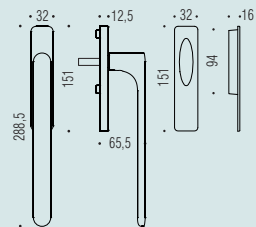

ONE

CC19 BZG Ø50

CC29 BZG 52X52

ONEQ

CC113