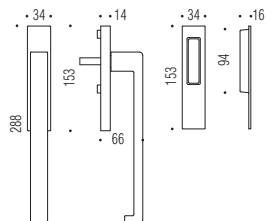

LC113-LC213Y

Design:
Luca Colombo

CR
Cromo
Chrome

CM
Cromat
Matt chrome

LC 113

LC 213 Y

CR - CM