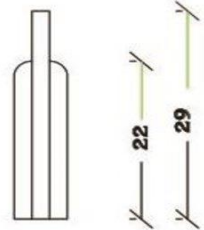

ART. 109
MANIGLIA IN CUOIO / HIDE HANDLE

1/2
6

7 6 32 6 7

58