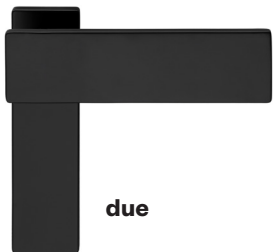

The matt black color, applied in a durable powder coating. Our door handles are interpreted in an unusual modern way much appreciated by today's interior designers. Suitable for any space where classic or modern handles are used.

design:
Enrico Martini

ONO
Nero
Black

138

51

change

design:
Sandro Santantonio

ONO + INS 07
Nero
Black

due

zeppelin

madeleine

boole

ginkgo biloba

ginkgo

timeless

C-1918

safety