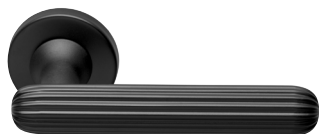

The matt black color, applied in a durable powder coating. Our door handles are interpreted in an unusual modern way much appreciated by today's interior designers. Suitable for any space where classic or modern handles are used.

design:
Enrico Martini

ONO
Nero
Black

138

51

change

design:
Sandro Santantonio

ONO + INS 07
Nero
Black

due

zeppelin

madeleine

boole

ginkgo biloba

ginkgo

timeless

C-1918

safety