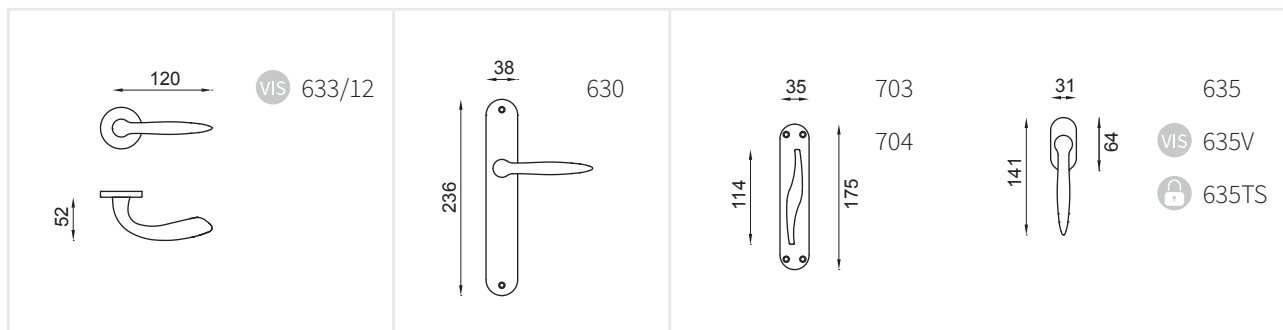

FAST

Design: Mauro Ronchi

dnd
by Martinelli

Ottone
Solid brass

Prodotto italiano

OLV
Lucido
Polished

OC
Cromo lucido
Polished chrome

OCS
Cromosat
Satin chrome