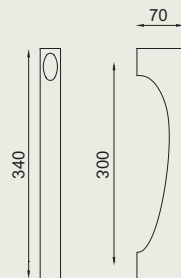

dnd handles
with care

intake

IN14

IN25