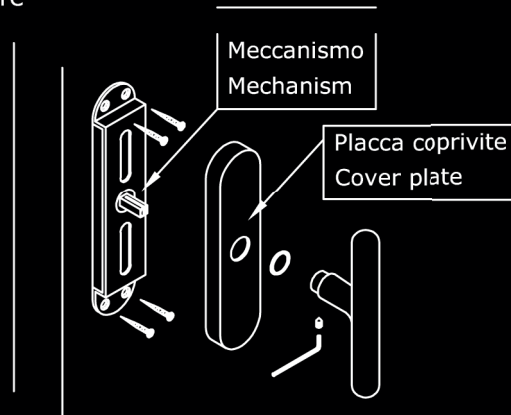

Cremonesi/Martelline con placca coprivite meccanismo jolli a sfilare
Cremon and Martelline on screw cover plate with extracting