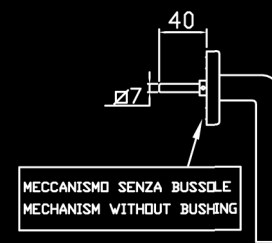

DK-02 - A richiesta - On request