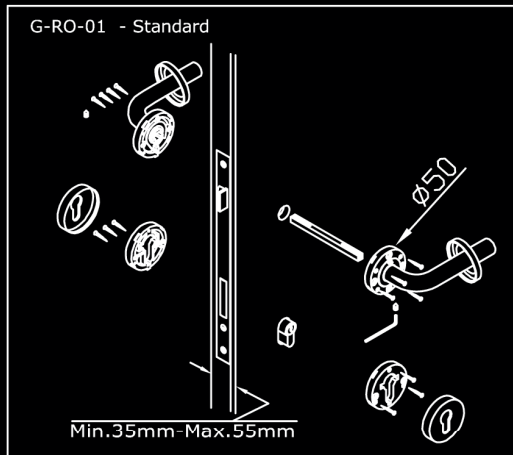

Schemi per maniglie con rosetta **GAIA** - Standard ed a richiesta.
Schemes for lever on **GAIA** rose - Standard and on request