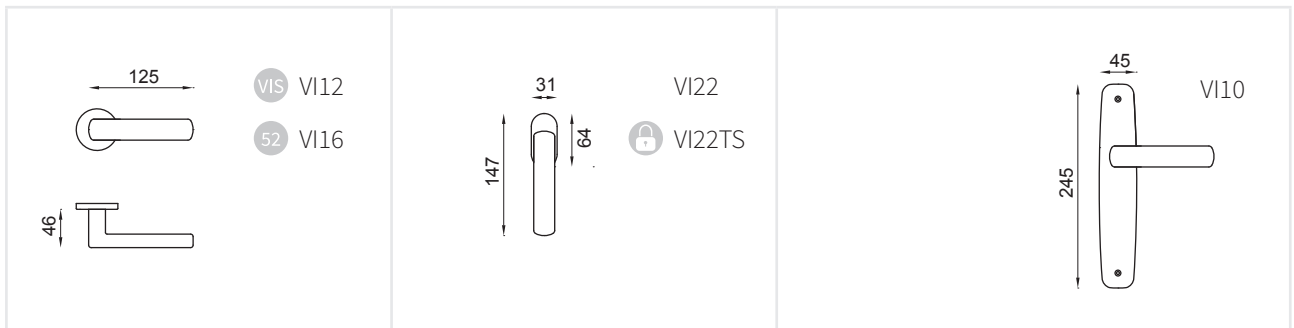

OC
Power cromo lucido
Power polished chrome

PCS
Power crososat
Power satin chrome

OGS
Grafite satinato
Satin graphite

ONS
Nickelsat
Satin Nickel

PVD
PVD oro
Gold PVD

PVX
PVD inox
Steel PVD

VIS Garantito 10 anni
10 years guaranteed